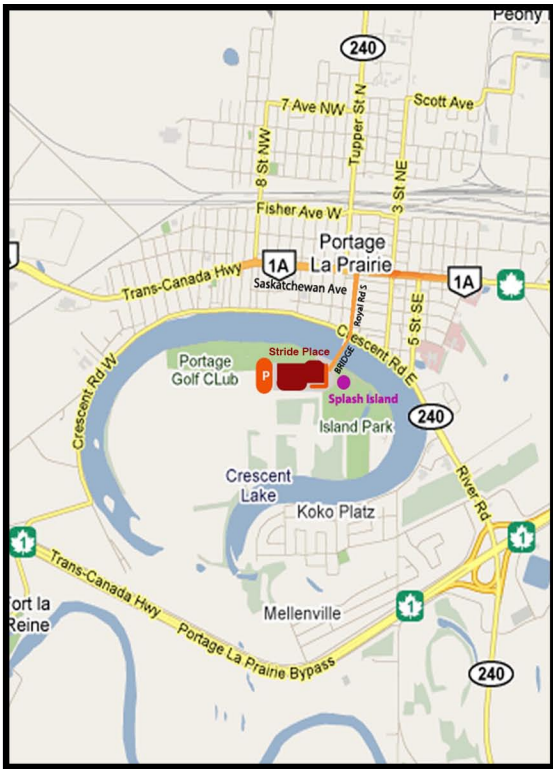

Stride Place 245 Royal Rd South
on Island Park 857-7772 StridePlace.ca

TO: _____
DATE: _____
TIME: _____
LOCATION: _____
RSVP TO: _____
PH: _____

TO A SKATING PARTY!

DON'T
FORGET
YOUR
SKATES &
HELMET!

Stride Place

YOU'RE INVITED!

Stride Place
Portage la Prairie, MB